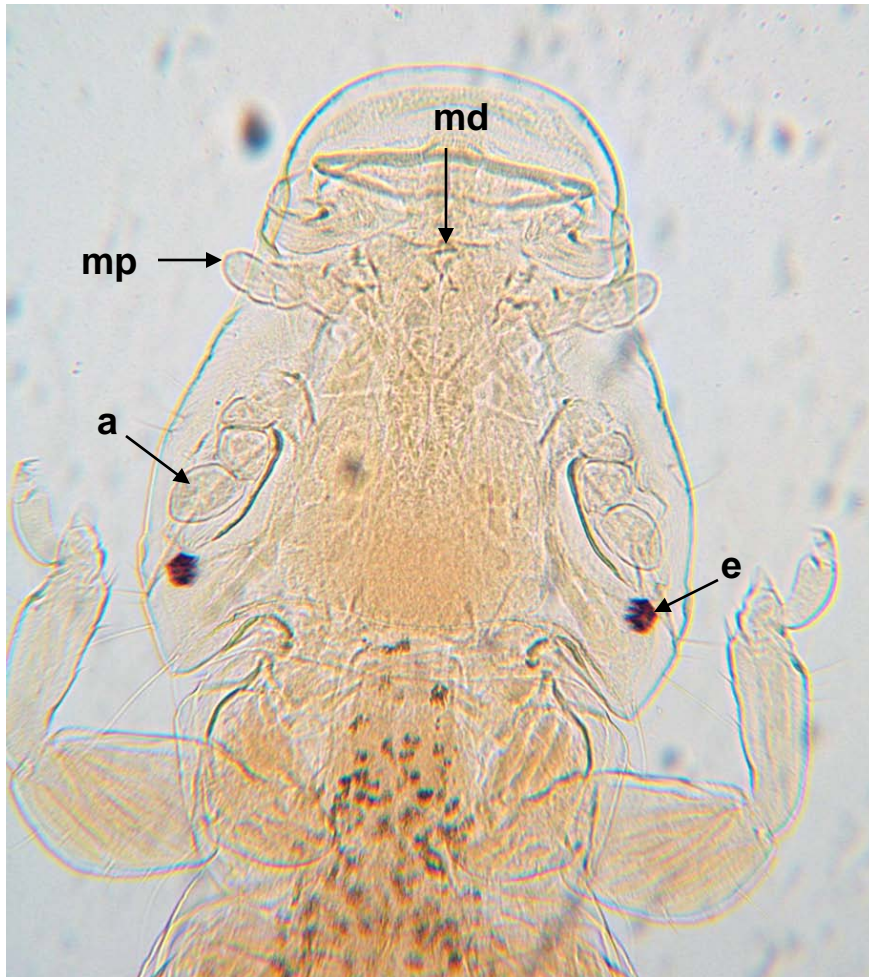

Ricinus australis, male (det.: S. E. Childress).
Total body length = 2.13 mm.

Ricinus australis, head. Legend: a, antenna; e, simple eye; md, mandible; mp, maxillary palp. Note: characteristic “amblyceran” biting louse with maxillary palps and club-shaped antennae concealed in grooves.

Ricinus frenatus, head. Legend:
a, antenna; e, simple eye;
md, mandible; mp, maxillary palp.