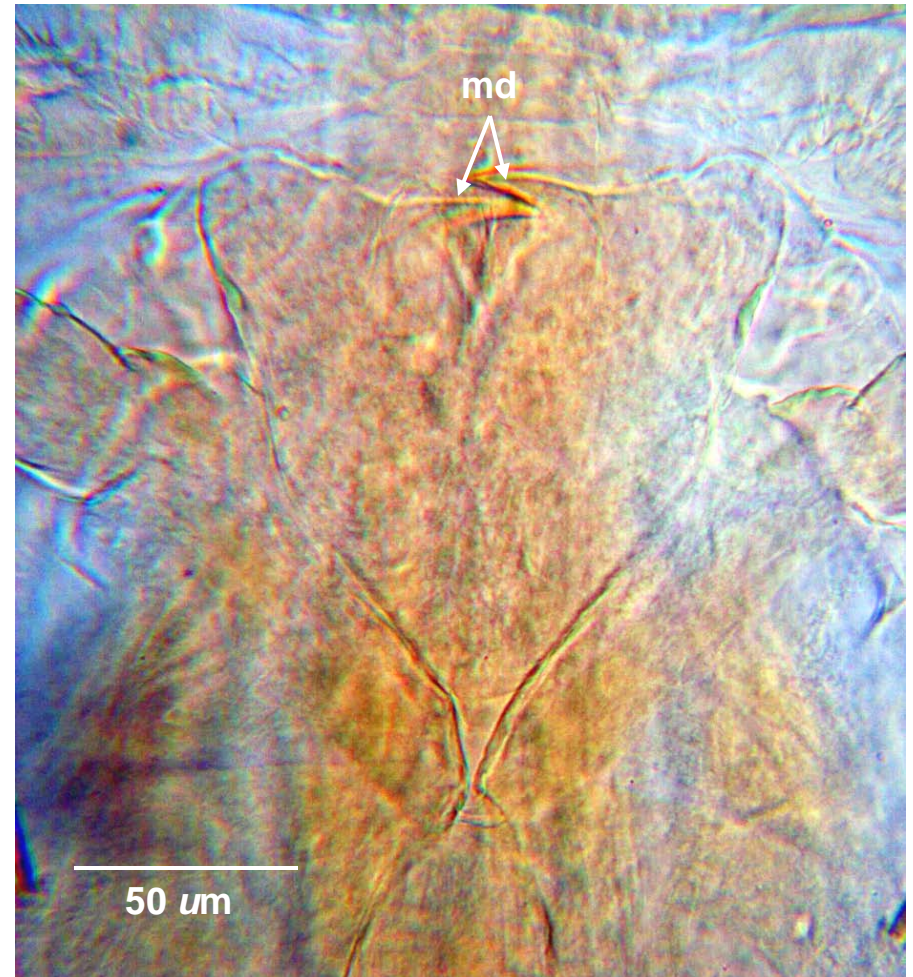

Ricinus australis, male (det.: S. E. Childress).
Total body length = 2.13 mm.

Ricinus australis, head. Legend: a, antenna; e, simple eye; md, mandible; mp, maxillary palp. Note: characteristic “amblyceran” biting louse with maxillary palps and club-shaped antennae concealed in grooves.

Ricinus frenatus, head. Legend:
a, antenna; e, simple eye;
md, mandible; mp, maxillary palp.